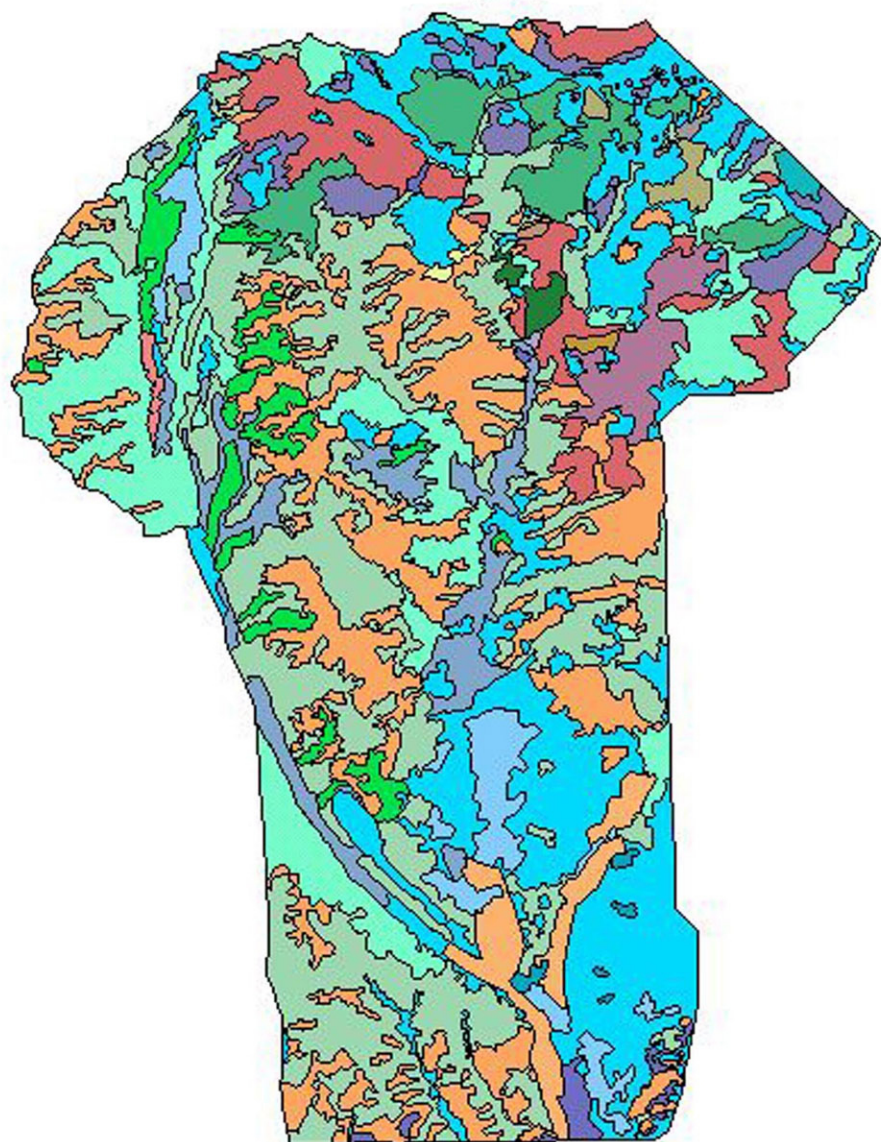

Sedgwick Reserve Vegetation Map

Sedgwick Vegetation

- Blue Oak Forest
- Blue Oak Woodland
- Cal Buckwht/Gry Pine
- Cal Buckwht/Sagebrsh
- California Grass
- California Buckwheat
- California Sagebrush
- Chamise
- Chaparral
- Chaparral/Cal Sagebr
- Coast Live Oak Forst
- Coast Live Oak WdInd
- Gray Pine Woodland
- Gray Pine/Chaparral
- Mixed Oak Forest
- Mixed Oak Savanna
- Mixed Oak WdInd/Chap
- Mixed Oak Woodland
- Ruderal/Disturbed
- Scrub Oak
- Valley Oak Savanna
- Valley Oak Woodland
- Willow